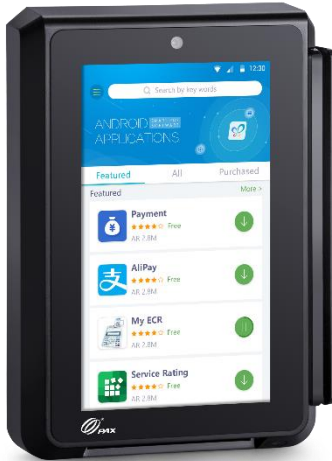

Hemisphere West Europe
PAYMENT SPECIALISTS

PAX
Your Payment Partner of Choice

PAX Technology

IM30

All-in-one smart unattended device

Powered by Android 7.1

PCI PTS 5.x

5" HD Display

Hemisphere West Europe
PAYMENT SPECIALISTS

PAX
Your Payment Partner of Choice

Technical Specifications

Operating System	PayDroid Powered by Android 7.1	Processor	Cortex A53
Memory	8GB Flash + 1GB LPDDR3 RAM Optional: 2GB LPDDR3 RAM	Card Readers	Chip& PIN, NFC Contactless, Magnetic Stripe
Cameras	2MP Front-Facing	QR Scanner	0.3 MP, Reads 1D & 2D codes
Display	5" TFT WXGA 720 x 1280	SIM/SAM	2 SAM (optional 4)
Comms Configuration	4G + Ethernet + WiFi + Bluetooth 5.0 Ethernet + WiFi + Bluetooth 5.0 Ethernet Only	Power	12V – 48V DC via MDB Slave 12V – 48V DC via RS232 19V – 30V AC via Executive
Keys / Buttons	1 x Reset key, 1 x Service key (on reserve side)	Audio	1 x Speaker
Ports	2 x RS232, 1 x USB Host, 1 x USB OTG, 1 x LAN, 1 x MDB Slave, 1 x HDMI, 1 x Digital I/Os, 1 x Mic & Speaker, 1 x MDB Master & Executive, 1 x SMA (optional) & 1 x SIM slot (optional)	Certifications	PCI PTS 5.x SRED EMV L1 & L2 EMV Contactless L1 Visa payWave MasterCard Contactless UPI qUICS Amex ExpressPay Discover D-PAS JCB J/Speedy Interac Flash MasterCard TQM Common.SECC UKCC CE RoHs ULK IC FCC ATEX IP55 IK08
Physical	External dimension: 105 x 146 x 57 mm (WxHxD) Installation cutout: 82 x 107 x (WxH) Weight: 486g	Environmental	-20C – 70C Operating Temperature -30C ~ 70C Storage Temperature 5% ~ 95% Relative Humidity, Non Condensing
Accessories	Mounting Fixture External Antenna (optional)		