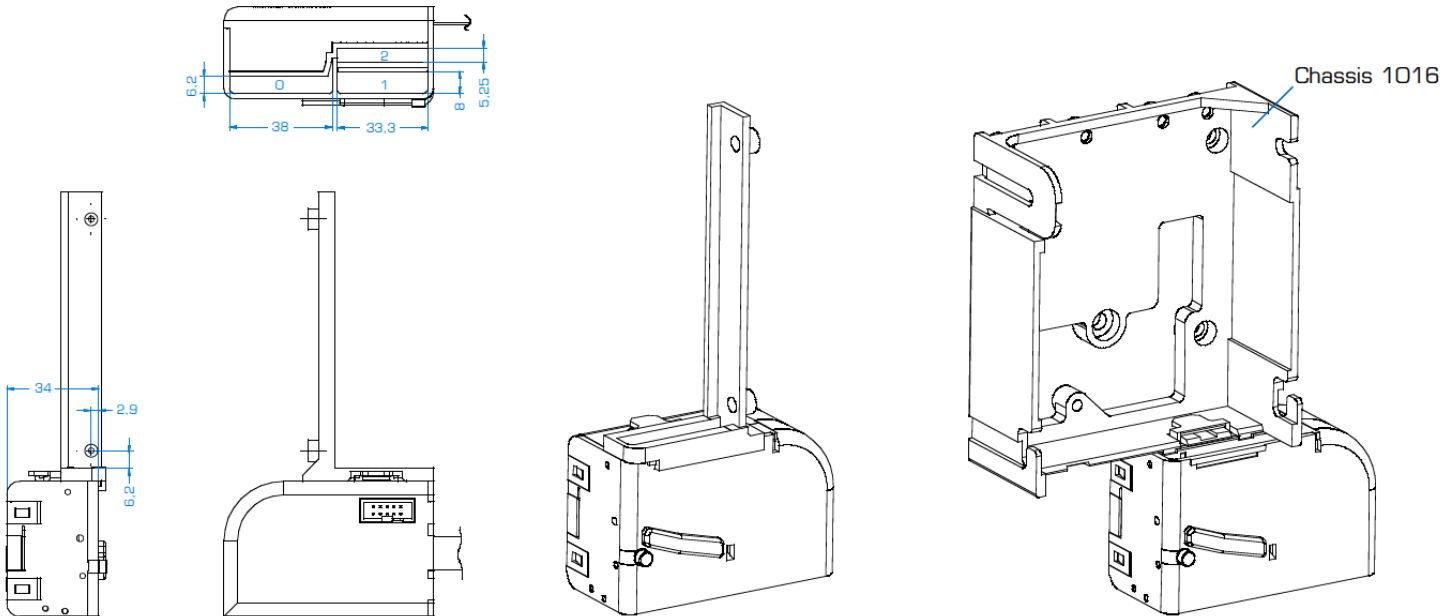

wh münzprüfer
berlin gmbh

SRT 800 for coin selector with frontplates

SRT 820 for frame assembly

Technical Data

Sorter suitable for electronic coin selectors EMP 800, EMP 820, EMP 850, EMP890

a) Coin sorting is controlled by the coin selector with option /X. The sorter paths for each coin are programmed in the EMP 800. When the hopper is full, sorter override can be activated via the parallel outputs of the coin selector (option /O).

b) The coin selector with option /S sends a preceding coin signal of the recognised coins. Coin sorting is controlled by the machine controller

Coin acceptance	Max. diameter: 32.5 mm	Max. thickness: 3.2 mm
Power Supply	12 volts DC	
Supply Current	350 mA	