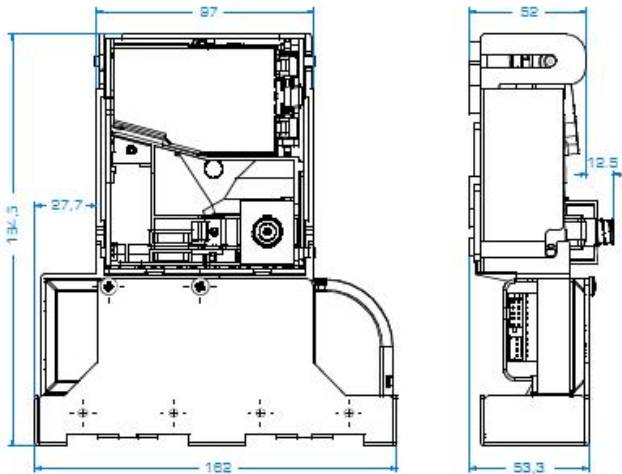

	Links 2 left 2	Mitte 0 middle 0	Rechts 1 right 1	Rückgabe reject	
Ø (mm)	30,0	30,0	30,0	30,0	with tubes
D (mm)	3,2	3,2	3,2	3,2	

	Links 2 left 2	Mitte 0 middle 0	Rechts 1 Rückgabe	right 1 reject
Ø (mm)	31,5	31,5	30,0	3,2
D (mm)	3,2	3,2	31,5	2,6

Technical Data

Power Supply	12 volts DC
Supply Current	600 mA for approx.. 500 ms during coin acceptance and coin sorting

Versions

SRT400

Max. coin diameter	30.0 mm
Max. coin thickness	3.2 mm

SRT 500

Max. coin diameter	31.5 mm
Max. coin thickness	2.6 mm