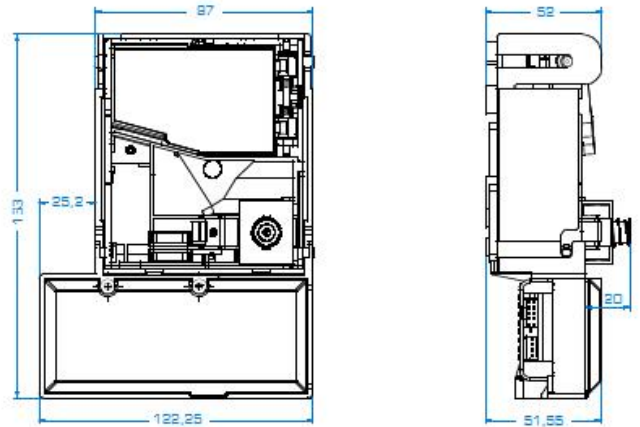

	Links 2 left 2	Mitte 0 middle 0	Rechts 1 right 1	Rückgabe reject	
Ø (mm)	30,0	30,0	30,0	30,0	with tubes
D (mm)	3,2	3,2	3,2	3,2	

	Links 2 left 2	Mitte 0 middle 0	Rechts 1 Rückgabe	right 1 reject
Ø (mm)	31,5	31,5	30,0	3,2
D (mm)	3,2	3,2	31,5	2,6

Technical Data

Power Supply	12 volts DC
Supply Current	600 mA for approx.. 500 ms during coin acceptance and coin sorting

Versions

SRT400

Max. coin diameter	30.0 mm
Max. coin thickness	3.2 mm

SRT 500

Max. coin diameter	31.5 mm
Max. coin thickness	2.6 mm