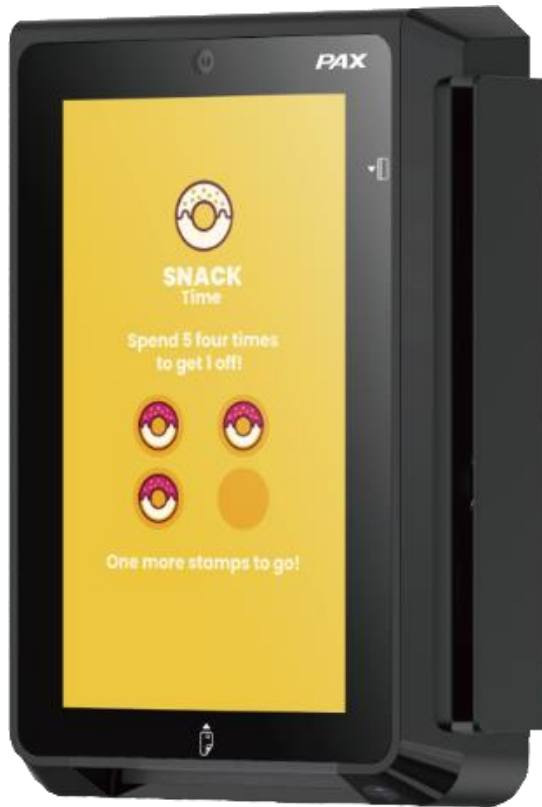

Hemisphere West Europe
PAYMENT SPECIALISTS

PAX
Your Payment Partner of Choice

PAX Technology

IM30 V2

All-in-one smart unattended device

Powered by Android 10

PCI PTS 6.x

5" HD Display

Hemisphere West Europe
PAYMENT SPECIALISTS

Your Payment Partner of Choice

Technical Specifications

Operating System	PayDroid Powered by Android 10	Processor	Quad-core ARM Cortex A53 1.65GHz
Memory	8GB Flash + 1GB LPDDR4 RAM Optional: 2GB LPDDR4 RAM	Card Readers	Chip & PIN, Contactless, Magnetic Stripe
Cameras	2MP Front-Facing	QR Scanner	2MP, Reads 1D & 2D codes
Display	5" TFT WXGA 720 x 1280, IPS	SIM/SAM	2 SAM (optional 4)
Comms Configuration	- 4G + Ethernet + WiFi + BlueTooth 5.0 - Ethernet + WiFi + Bluetooth 5.0 - Ethernet Only	Power	7V – 48V DC via MDB Slave 7V – 48V DC via RS232 or Digital I/O 24V DC via JVMA
Keys / Buttons	1 x Reset key, 1 x Service key	Audio	1 x Speaker
Ports	2 x RS232, 1 x USB Host, 1 x USB OTG, 1 x LAN, 1 x MDB Slave, 1 x HDMI, 1 x Digital I/Os, 1 x Mic & Speaker, 1 x MDB Master, 1 x SMA (optional), 1 x SIM slot (optional) & GPS (optional)	Certifications	PCI PTS 6.x SRED EMV L1 & L2 EMV Contactless L1 Visa payWave MasterCard Contactless UPI qUICS Amex ExpressPay Discover D-PAS JCB J/Speedy Interac Flash MasterCard TQM Common.SECC UKCC CE RoHs UL IC FCC ATEX Felica VCCI
Physical	External dimension: 105 x 146 x 47 mm (WxHxD) Installation cutout: 82 x 107 mm (WxH)	Environmental	-20°C ~ 70°C Operating Temperature -30°C ~ 70°C Storage Temperature 5% ~ 95% Relative Humidity, Non Condensing
Accessories	Mounting Fixture External Antenna (optional)	Ratings	IP65, IK08